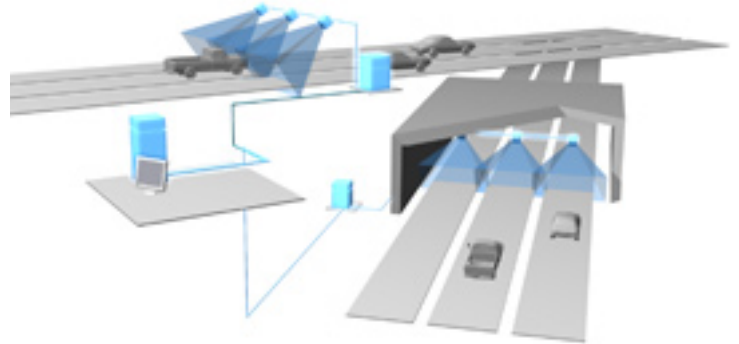

Flexiroad LPR has an open structure, which makes it highly compatible with the supervision systems of road traffic regulation centres for travel time forecasts.

It can count vehicles

It can measure speeds

All the information recorded by the cameras is sent to the **Flexiroad** server. The server supervises the whole network and generates high level alarms and statistics.

The system software makes it possible to configurate cameras from a control centre, to monitor the road network in real time and to deal with alarms and statistics.

Offer

Flexiroad LPR analyses road traffic on each traffic lane by means of :

- an infra-red vision set for the capture of pictures. It consists of an analysing camera in a sealed housing and infra-red light.
- a Flexiroad LPR Engine that focuses on the camera picture to capture and analyse number plates. Its softwares can configurate the system and edit reports.

A camera / Flexiroad LPR Engine combination is needed for each traffic lane.

For a multiple spot coordination, you can connect several Flexiroad LPR Engines to the Flexiroad Server Pro. The server can deal with 4 up to 128 cameras.